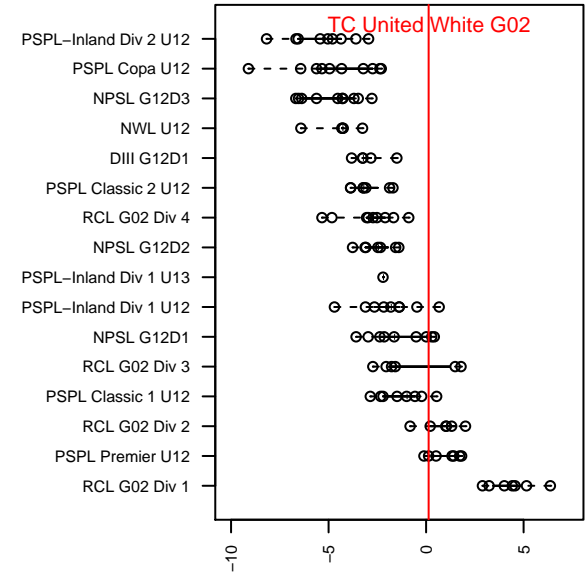

TC United White G02

Thurston County United
 Lacey, WA
 G02 total strength=710
 attack=0.6 defense=0.9
 fall league = PSPL Premier U12
 spr league = Spr PSPL Classic 1 U12
 notes= Kersten 2013; Scher 2014; White

alt names used:
 TC United GU12
 TC United GU12 White
 TC United G02-White-Kersten
 THURSTON COUNTY UNITED TC UNITED GU
 TC United G02-White-Scher

Venues played:
 2014 KITG GU12 Red
 2014 Skagit Super Cup U12 Gold
 2014 Island Cup GU12
 2014 PSPL Premier U12
 2014 Spr PSPL Classic 1 U12

**attack and defense variance (black dot)
relative to other teams
and top 10 in region**

**attack and defense rating
relative to others at age
and all opponents in last 13 months**

Performance relative to 13 month average