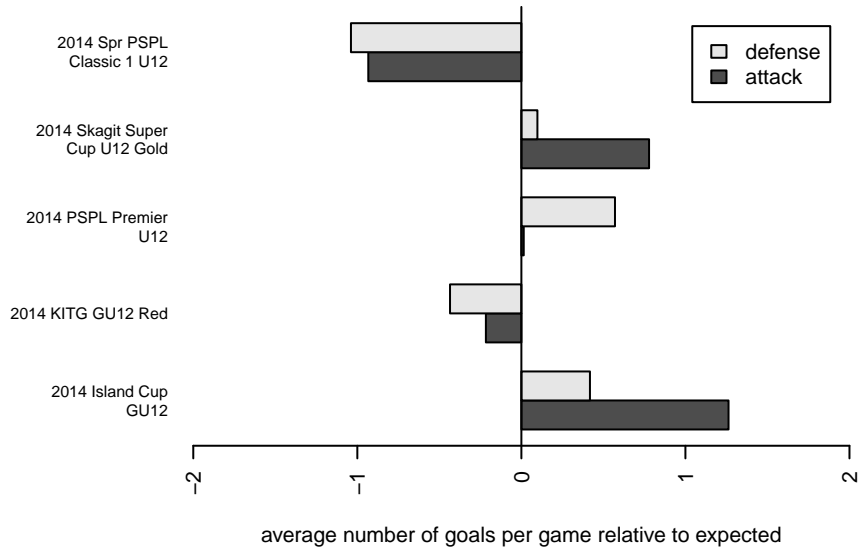

TC United White G02

Thurston County United
 Lacey, WA
 G02 total strength=710
 attack=0.6 defense=0.9
 fall league = PSPL Premier U12
 spr league = Spr PSPL Classic 1 U12
 notes= Kersten 2013; Scher 2014; White

alt names used:
 TC United GU12
 TC United GU12 White
 TC United G02-White-Kersten
 THURSTON COUNTY UNITED TC UNITED GU
 TC United G02-White-Scher

Venues played:
 2014 KITG GU12 Red
 2014 Skagit Super Cup U12 Gold
 2014 Island Cup GU12
 2014 PSPL Premier U12
 2014 Spr PSPL Classic 1 U12

**attack and defense variance (black dot)
relative to other teams
and top 10 in region**

**attack and defense rating
relative to others at age
and all opponents in last 13 months**

Performance relative to 13 month average