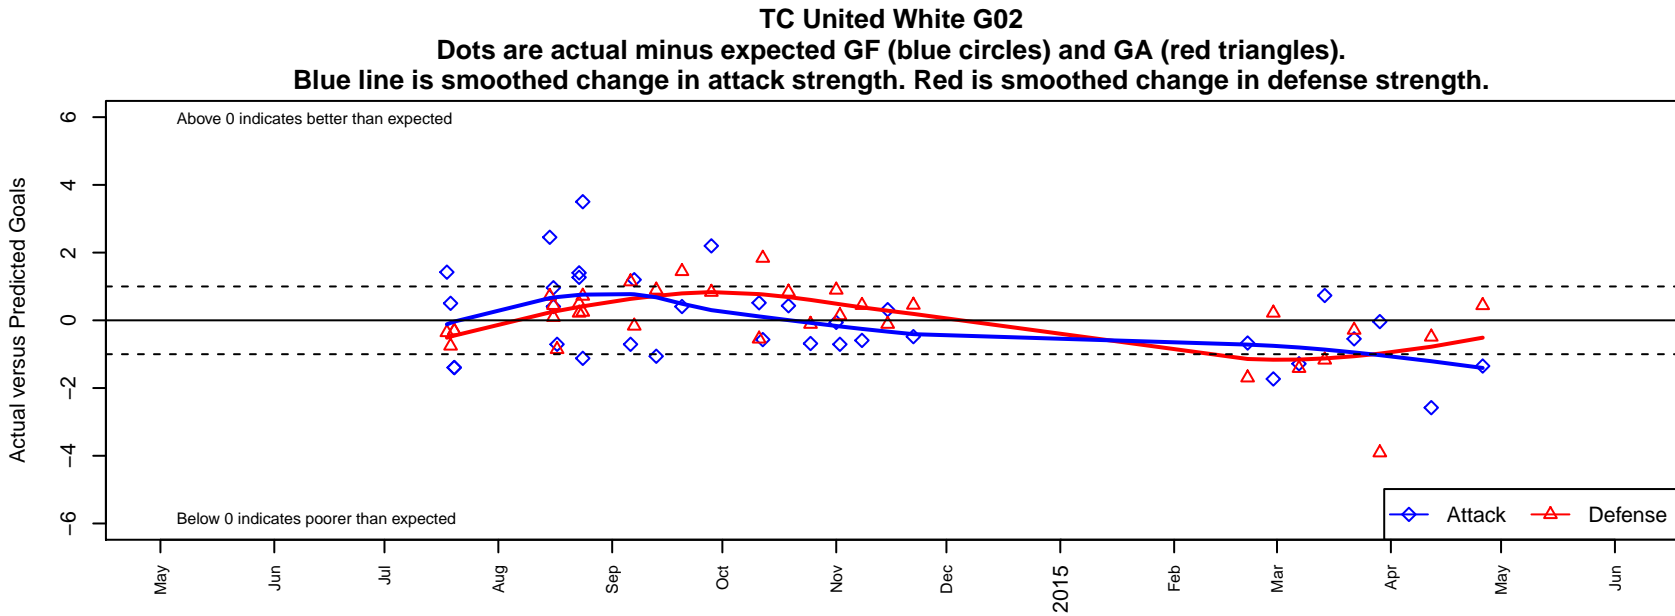

TC United White G02

Thurston County United
 Lacey, WA
 G02 total strength=710
 attack=0.6 defense=0.9
 fall league = PSPL Premier U12
 spr league = Spr PSPL Classic 1 U12
 notes= Kersten 2013; Scher 2014; White

**attack and defense variance (black dot)
relative to other teams
and top 10 in region**

**attack and defense rating
relative to others at age
and all opponents in last 13 months**

Performance relative to 13 month average