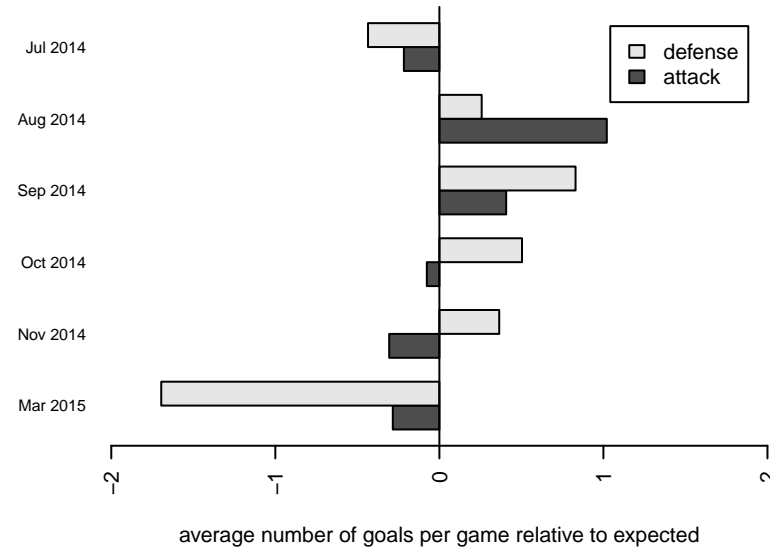

Performance relative to 13 month average